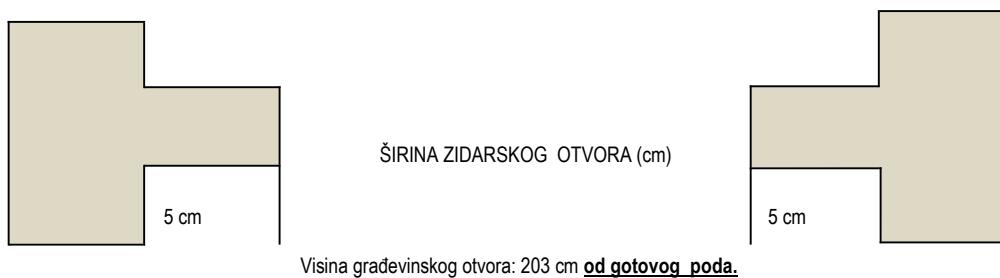

SUHOMONTAŽNI DOVRATNICI - BIJELI LAK

Tablica za montažu (cm)		VISINA				
Zidarski otvor (ZO)	MAX*	204	73	83	93	103
	IDEAL*	203	68,0	78,0	88,0	98,0
	MIN*	202	67,5	77,5	87,5	97,5
DOVRATNIK suhomontažni (SOD - svjetla mjera 61, 71, 81, 91)		198,7	606/105 606/130 606/150	706/105 706/130 706/150	806/105 806/130 806/150	906/105 906/130 906/150
VRATNO KRILO (BMK - Brutto mjera vratnog krila)		200	65	75	85	95
max. Pokriva SM dovratnik		205,0	75,0	85,0	95,0	105,0

* Mjereno od gotovog poda

* Širina štoka: +1, -1 cm