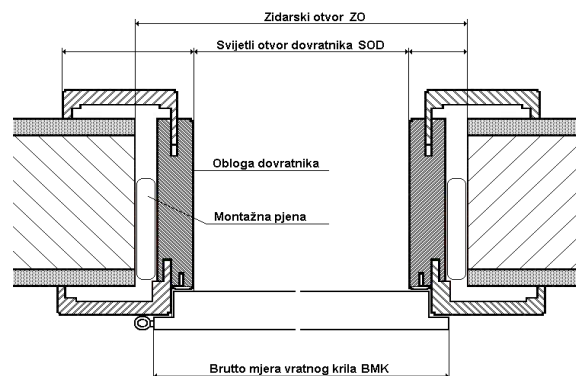

SUHOMONTAŽNI DOVRATNICI - BIJELI LAK

Tablica za montažu (cm)		VISINA				
Zidarski otvor (ZO)	MAX*	204	73	83	93	103
	IDEAL*	203	68,0	78,0	88,0	98,0
	MIN*	202	67,5	77,5	87,5	97,5
DOVRATNIK suhomontažni (SOD - svjetla mjera 61, 71, 81, 91)		198,7	606/105 606/130 606/150	706/105 706/130 706/150	806/105 806/130 806/150	906/105 906/130 906/150
VRATNO KRILO (BMK - Brutto mjera vratnog krila)		200	65	75	85	95
max. Pokriva SM dovratnik		205,0	75,0	85,0	95,0	105,0

* Mjereno od gotovog poda

* Širina štoka: +1, -1 cm