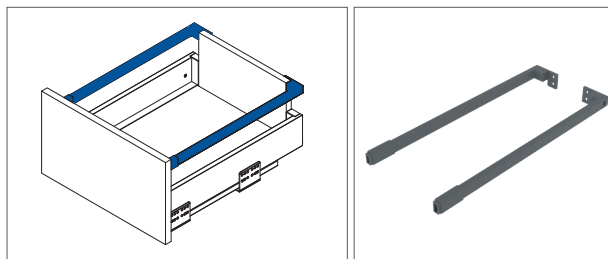

Uzdužni reling

PB-AXISPRO-RELKW300	300	antracit	čelik
PB-AXISPRO-RELKW350	350		
PB-AXISPRO-RELKW400	400		
PB-AXISPRO-RELKW450	450		
PB-AXISPRO-RELKW500	500		
PB-AXISPRO-RELKW550	550	bijeli	
PB-AXISPRO-RELKW300-10	300		
PB-AXISPRO-RELKW350-10	350		
PB-AXISPRO-RELKW400-10	400		
PB-AXISPRO-RELKW450-10	450		
PB-AXISPRO-RELKW500-10	500		
PB-AXISPRO-RELKW550-10	550